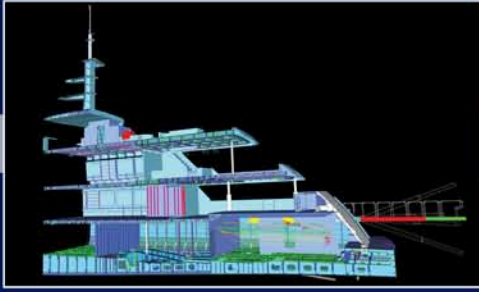

## Recent Projects:

- 210' x 67' x 13.5', River Ferry, Steel
- 191' x 32.5' x 14.5', Tri-Deck Motor Yacht, Aluminum
- 189' x 32.5' x 14.5', Tri-Deck Motor Yacht, Aluminum
- 187' x 32.5' x 14.5', Tri-Deck Motor Yacht, Aluminum
- 170' x 32' x 13', High Speed Research Vessel, Aluminum
- 120.8' x 22.5' x 13.8', Motor Yacht, Fiberglass
- 117' x 27' x 12', Research Vessel, Steel
- 99' x 27' x 8.83', Passenger Ferry Catamaran, Kevlar
- 70' x 28.25' x 8.7', Sportfish Catamaran, Fiberglass
- 61' x 16.75' x 10', Sportfish, Fiberglass
- 40' x 12.9' x 7.8', Sportfish, Fiberglass