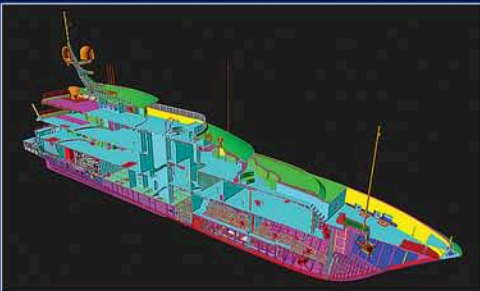

BLUEWATER DESIGNS, INC.

NAVAL ARCHITECTS & MARINE ENGINEERS

Bluewater Designs, Inc. (BDI) is a licensed naval architecture and marine engineering firm that provides comprehensive services encompassing all aspects of vessel design, engineering, and analysis for the marine industries. BDI integrates traditional naval architecture and marine engineering practices with state of the art technologies to develop innovative and functional designs that meet the specific requirements of our clients.

Engineering services include:

- New, Repair, and Conversion Design
- Hull Development, Definition, and Fairing
- Hull and Superstructure Styling
- Structural Design and Analysis
- Performance Analysis
- Stability Analysis
- Marine Engineering
- Computer Aided Design and Manufacturing
- Regulatory and Class Liaison
- Project Management
- Owner's Representation